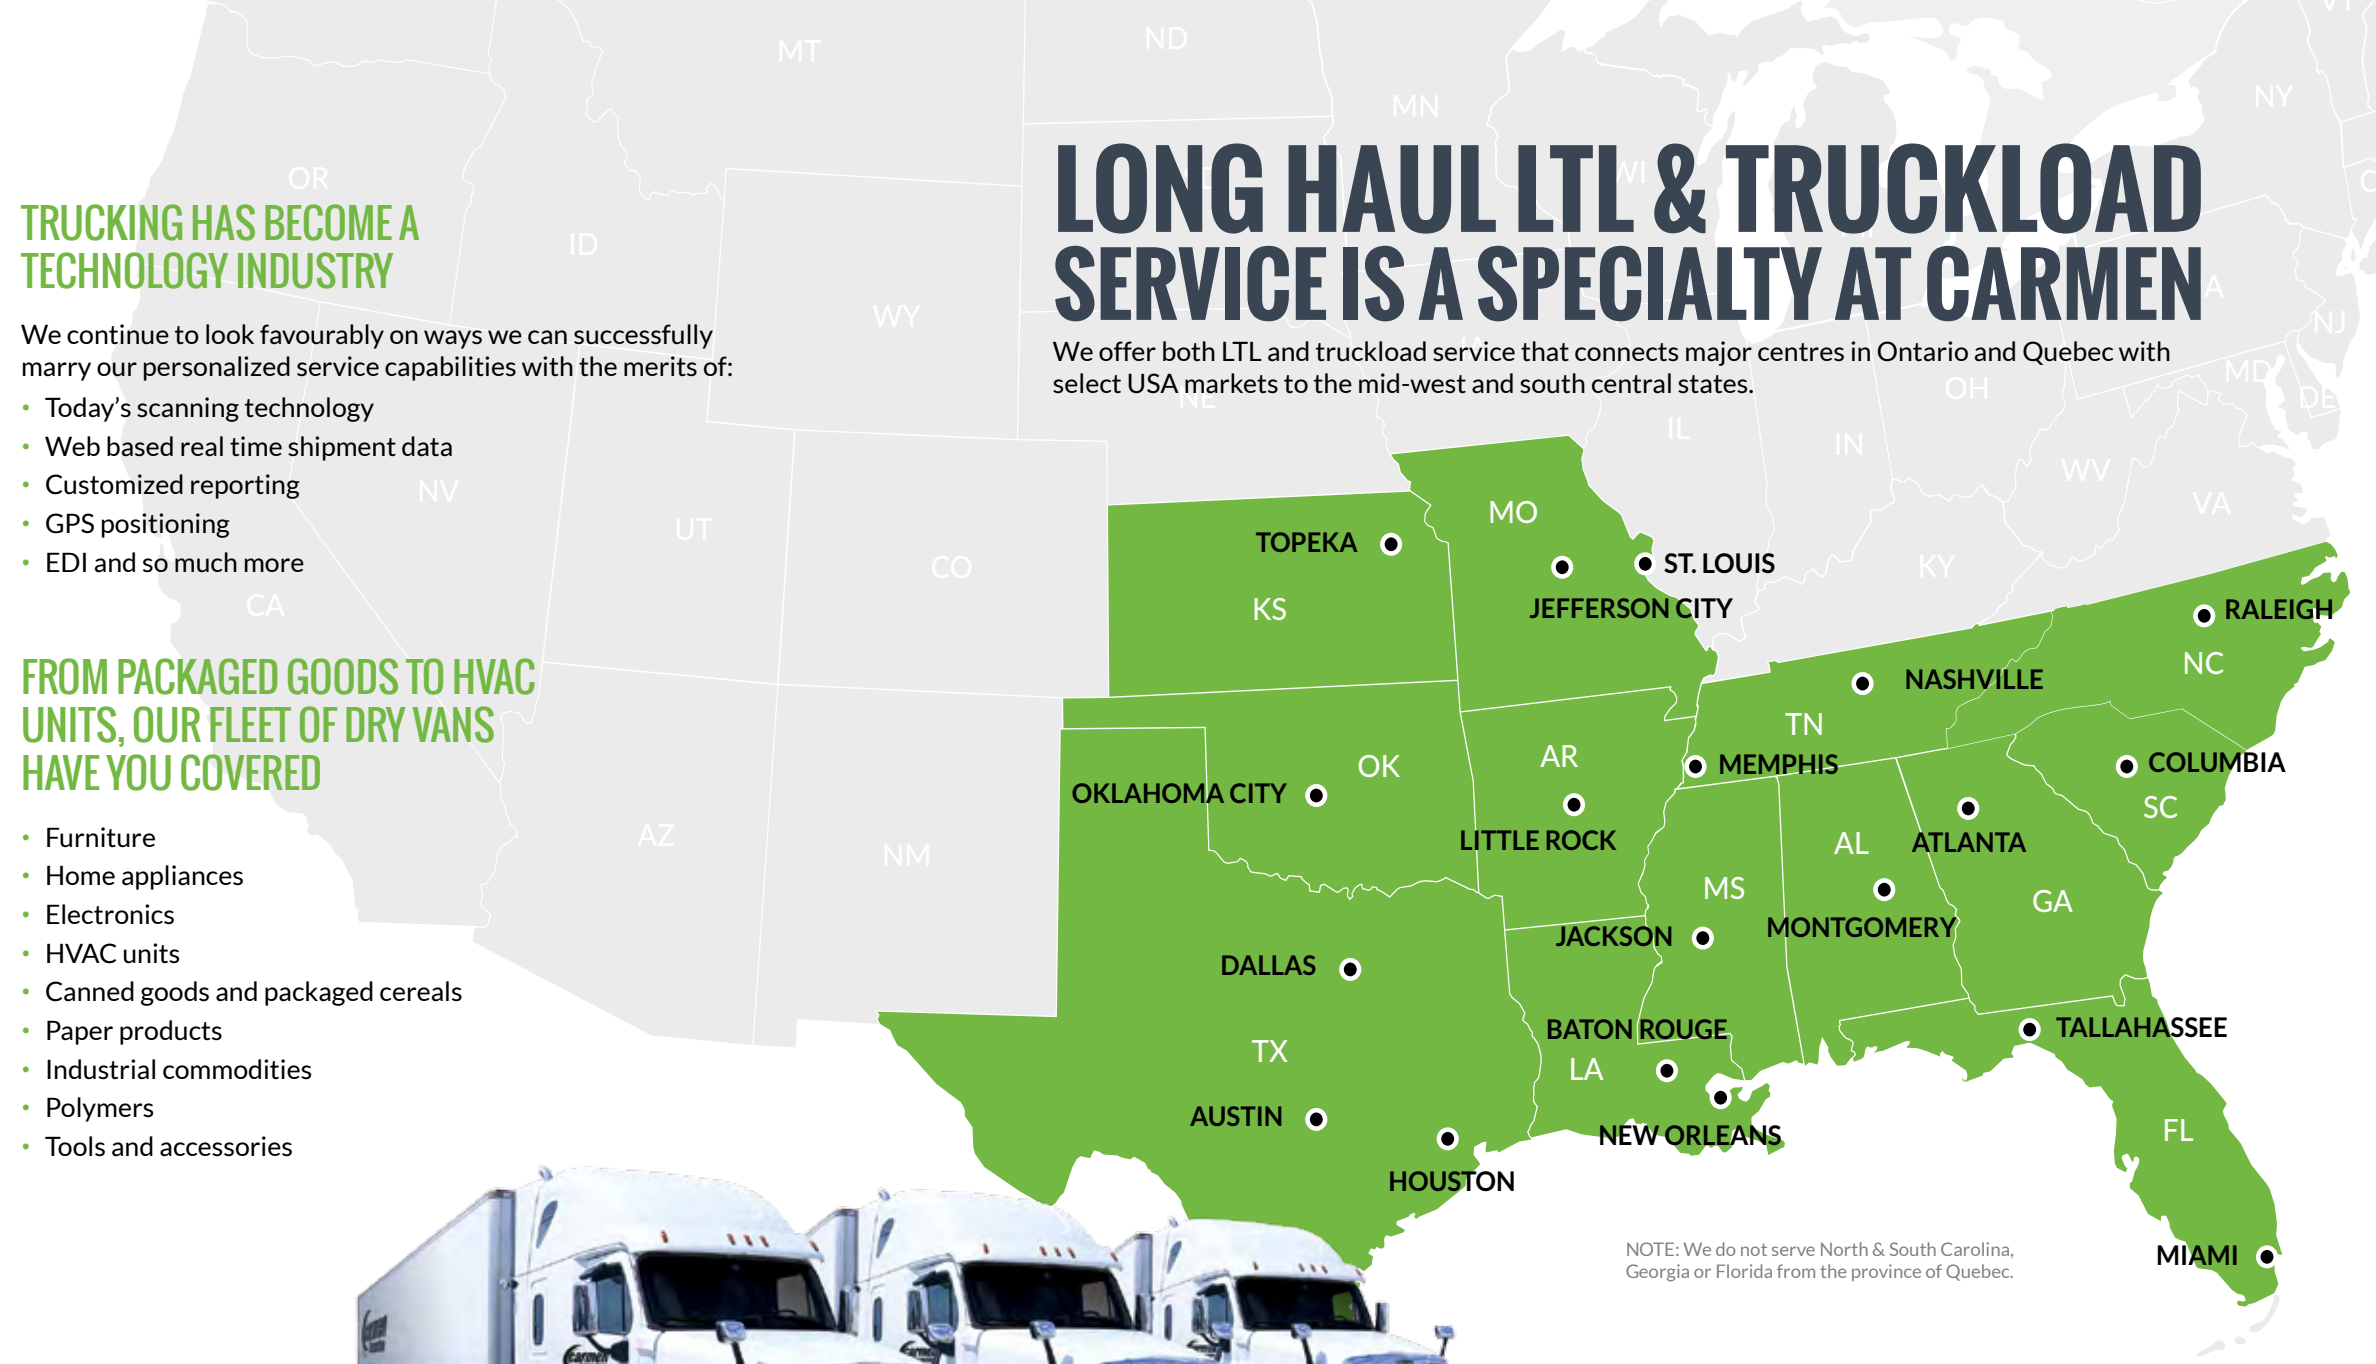

## SERVING YOUR TRUCKING NEEDS SINCE 1985

At Carmen, we're proud to be a 100% family owned and operated transportation company. We have close relationships with our customers and there is always a knowledgeable Carmen CSR, familiar with your account and able to assist you immediately. A modern fleet, courteous drivers and a company culture that puts customers first are just a few reasons why we say Carmen Cares™.

# LONG HAUL LTL & TRUCKLOAD SERVICE IS A SPECIALTY AT CARMEN

We offer both LTL and truckload service that connects major centres in Ontario and Quebec with select USA markets to the mid-west and south central states.

NOTE: We do not serve North & South Carolina, Georgia or Florida from the province of Quebec.

## LOCAL TRUCKLOAD SERVICE IS HOW IT ALL STARTED

A significant portion of our business is serving the greater Toronto and Golden Horseshoe areas with same day and overnight truckload service. However, when our customer needs something outside normal pick-up and delivery times, we do that too. When it has to get there now... we will find a way to accommodate your rush requirements. Our well trained driving staff, coupled with our experienced operational and CSR support translates to top notch service you can count on.